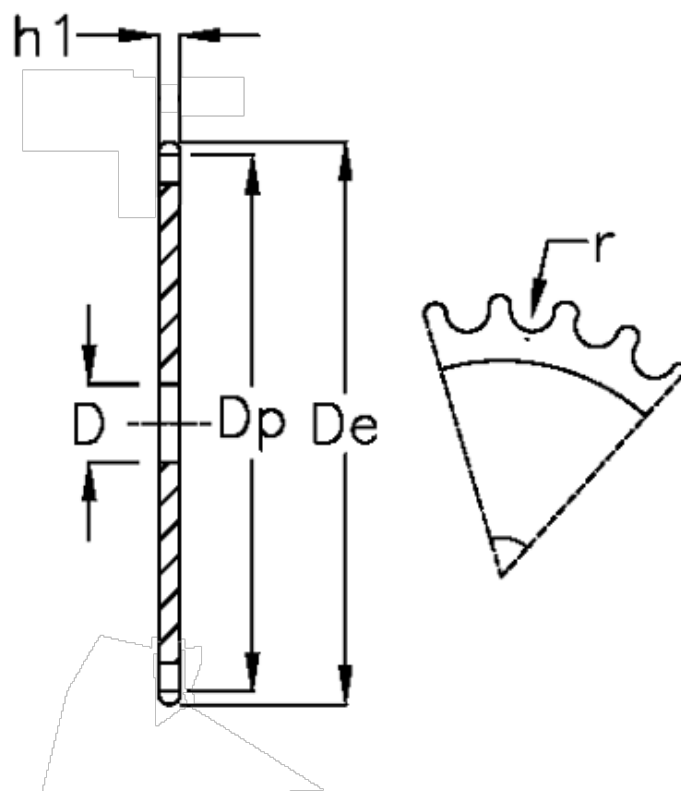

Article number: 616021011023

Description: Plate wheel 28 B-1 Z=23 simplex

Measures

C	= 5
D	= 30
De	= 345
Dp	= 326.44
For chain size	= 1 3/4 x 1 1/4
For chain type	= 28 B-1
h1	= 29.4
Number of teeth	= 23

r = 27.94